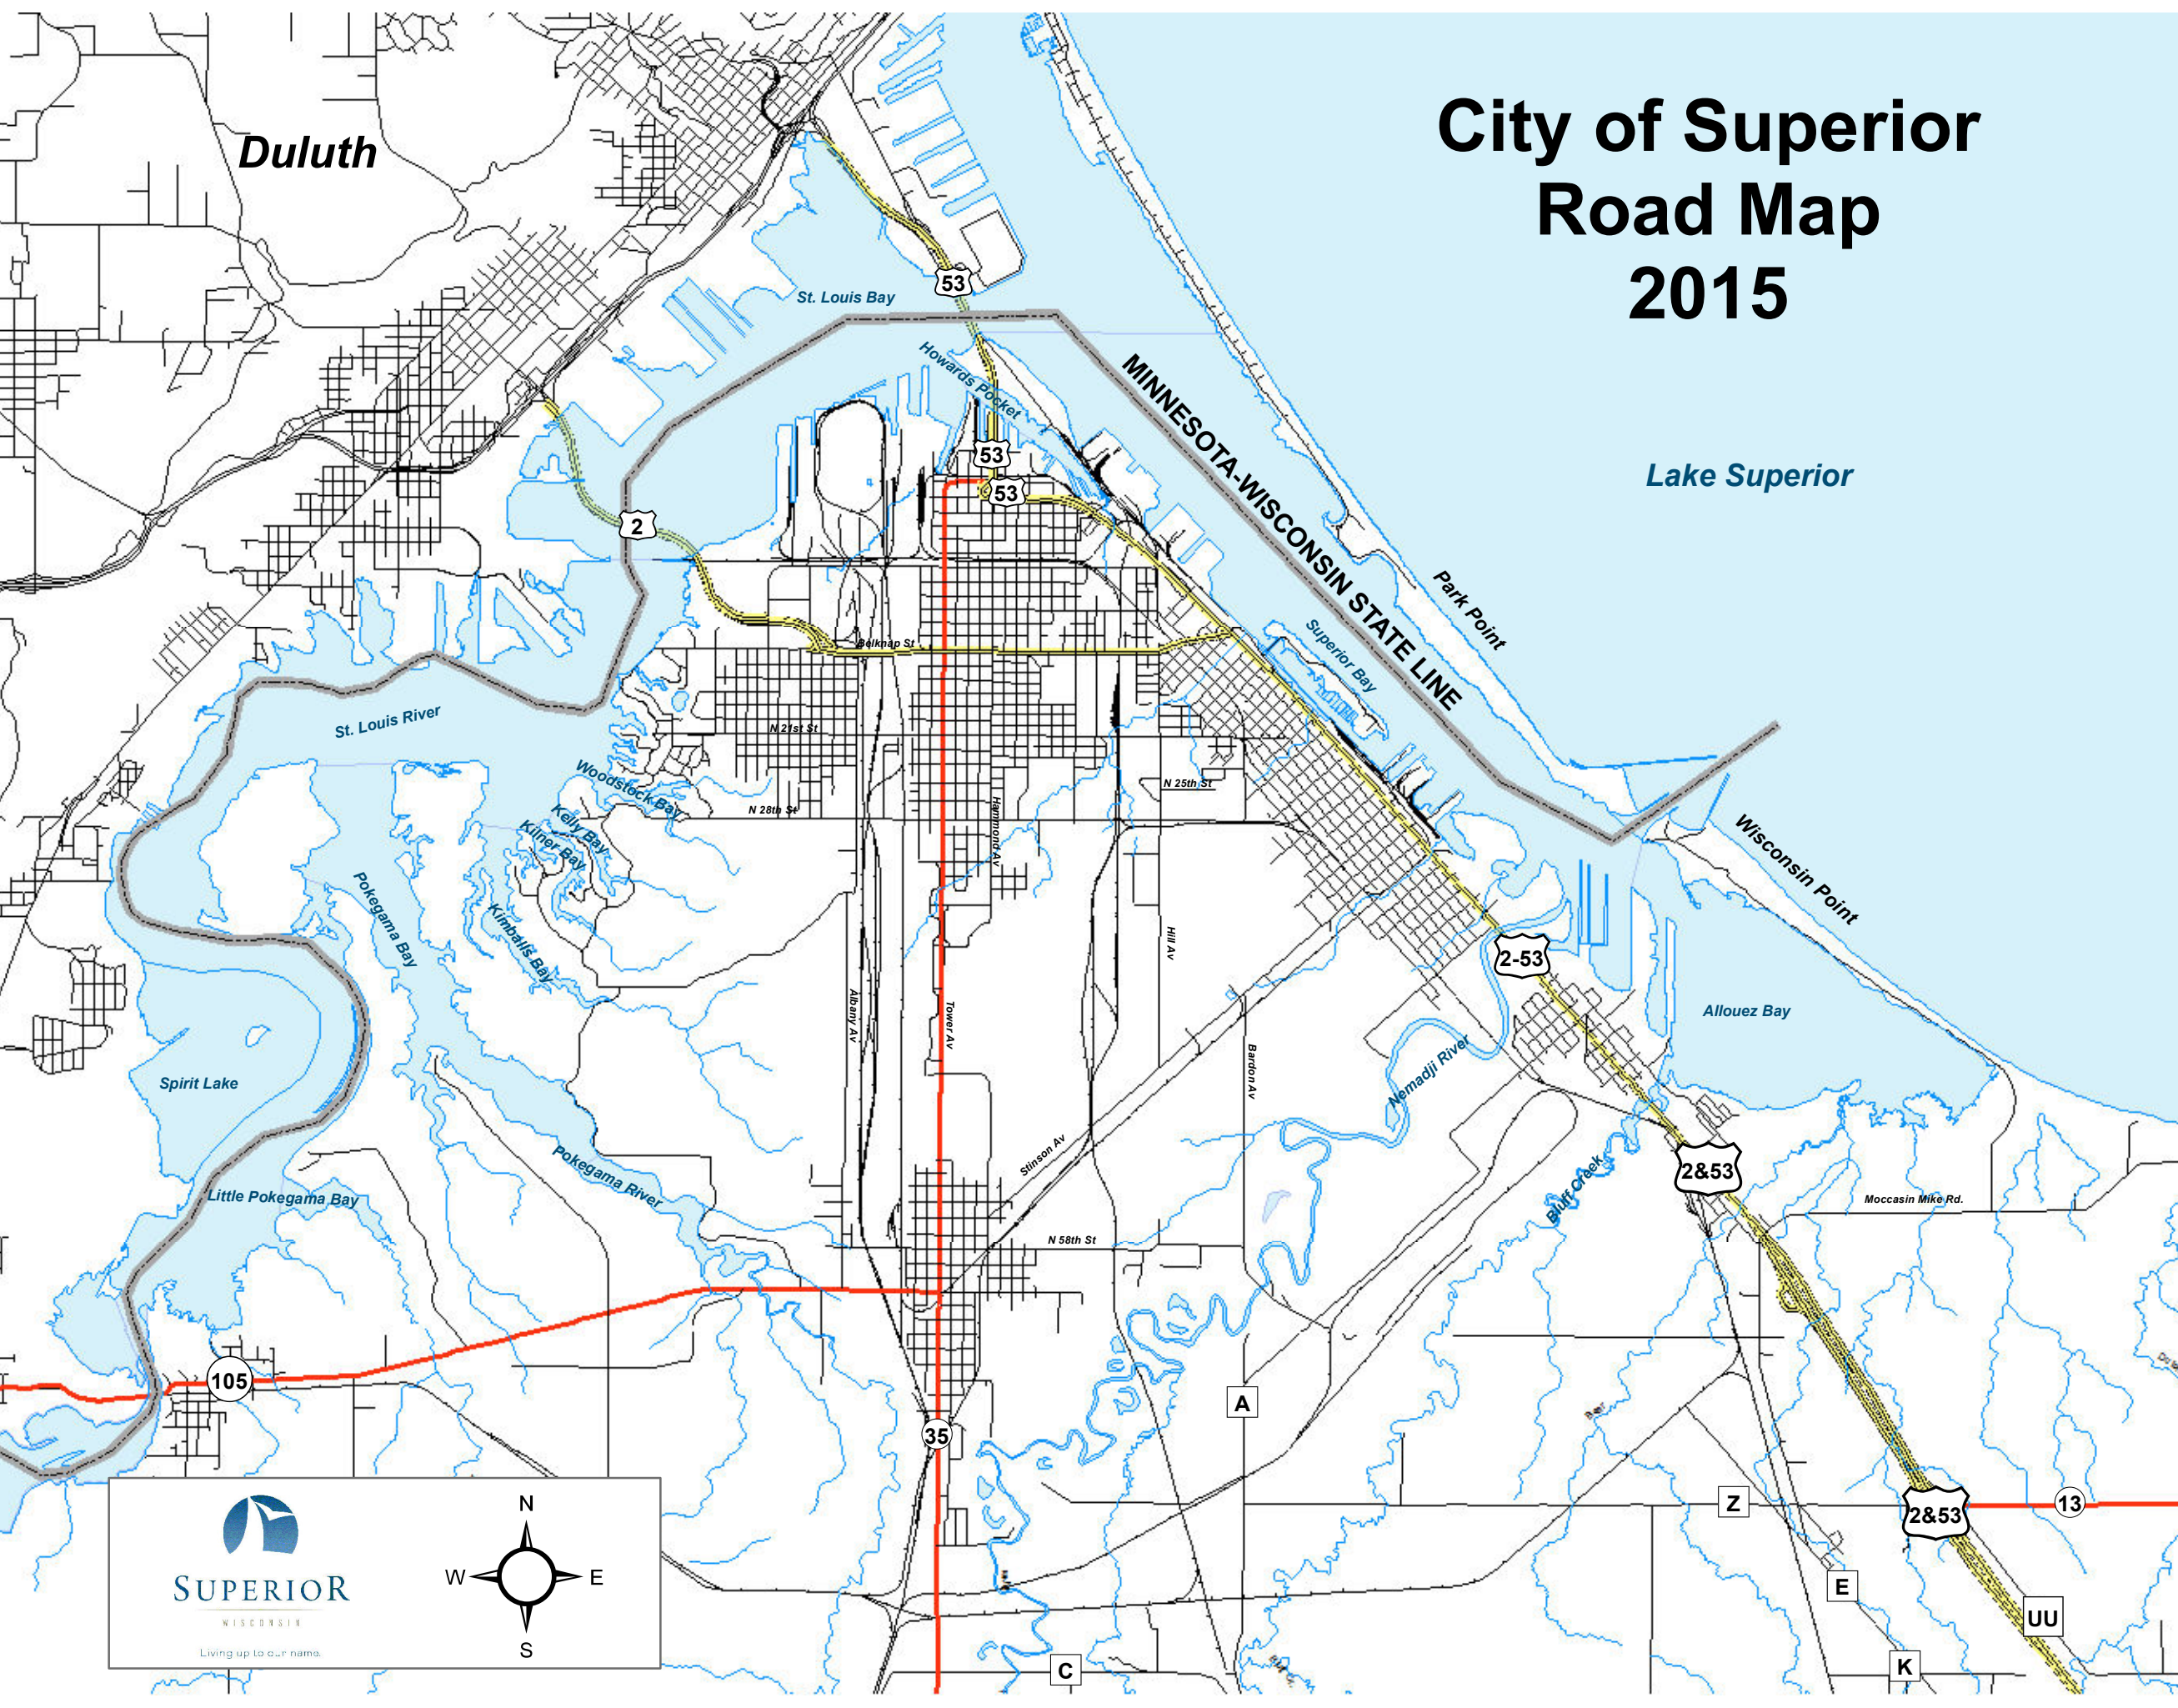

City of Superior Road Map 2015

Duluth

Lake Superior

MINNESOTA-WISCONSIN STATE LINE

SUPERIOR
WISCONSIN
Living up to our name.