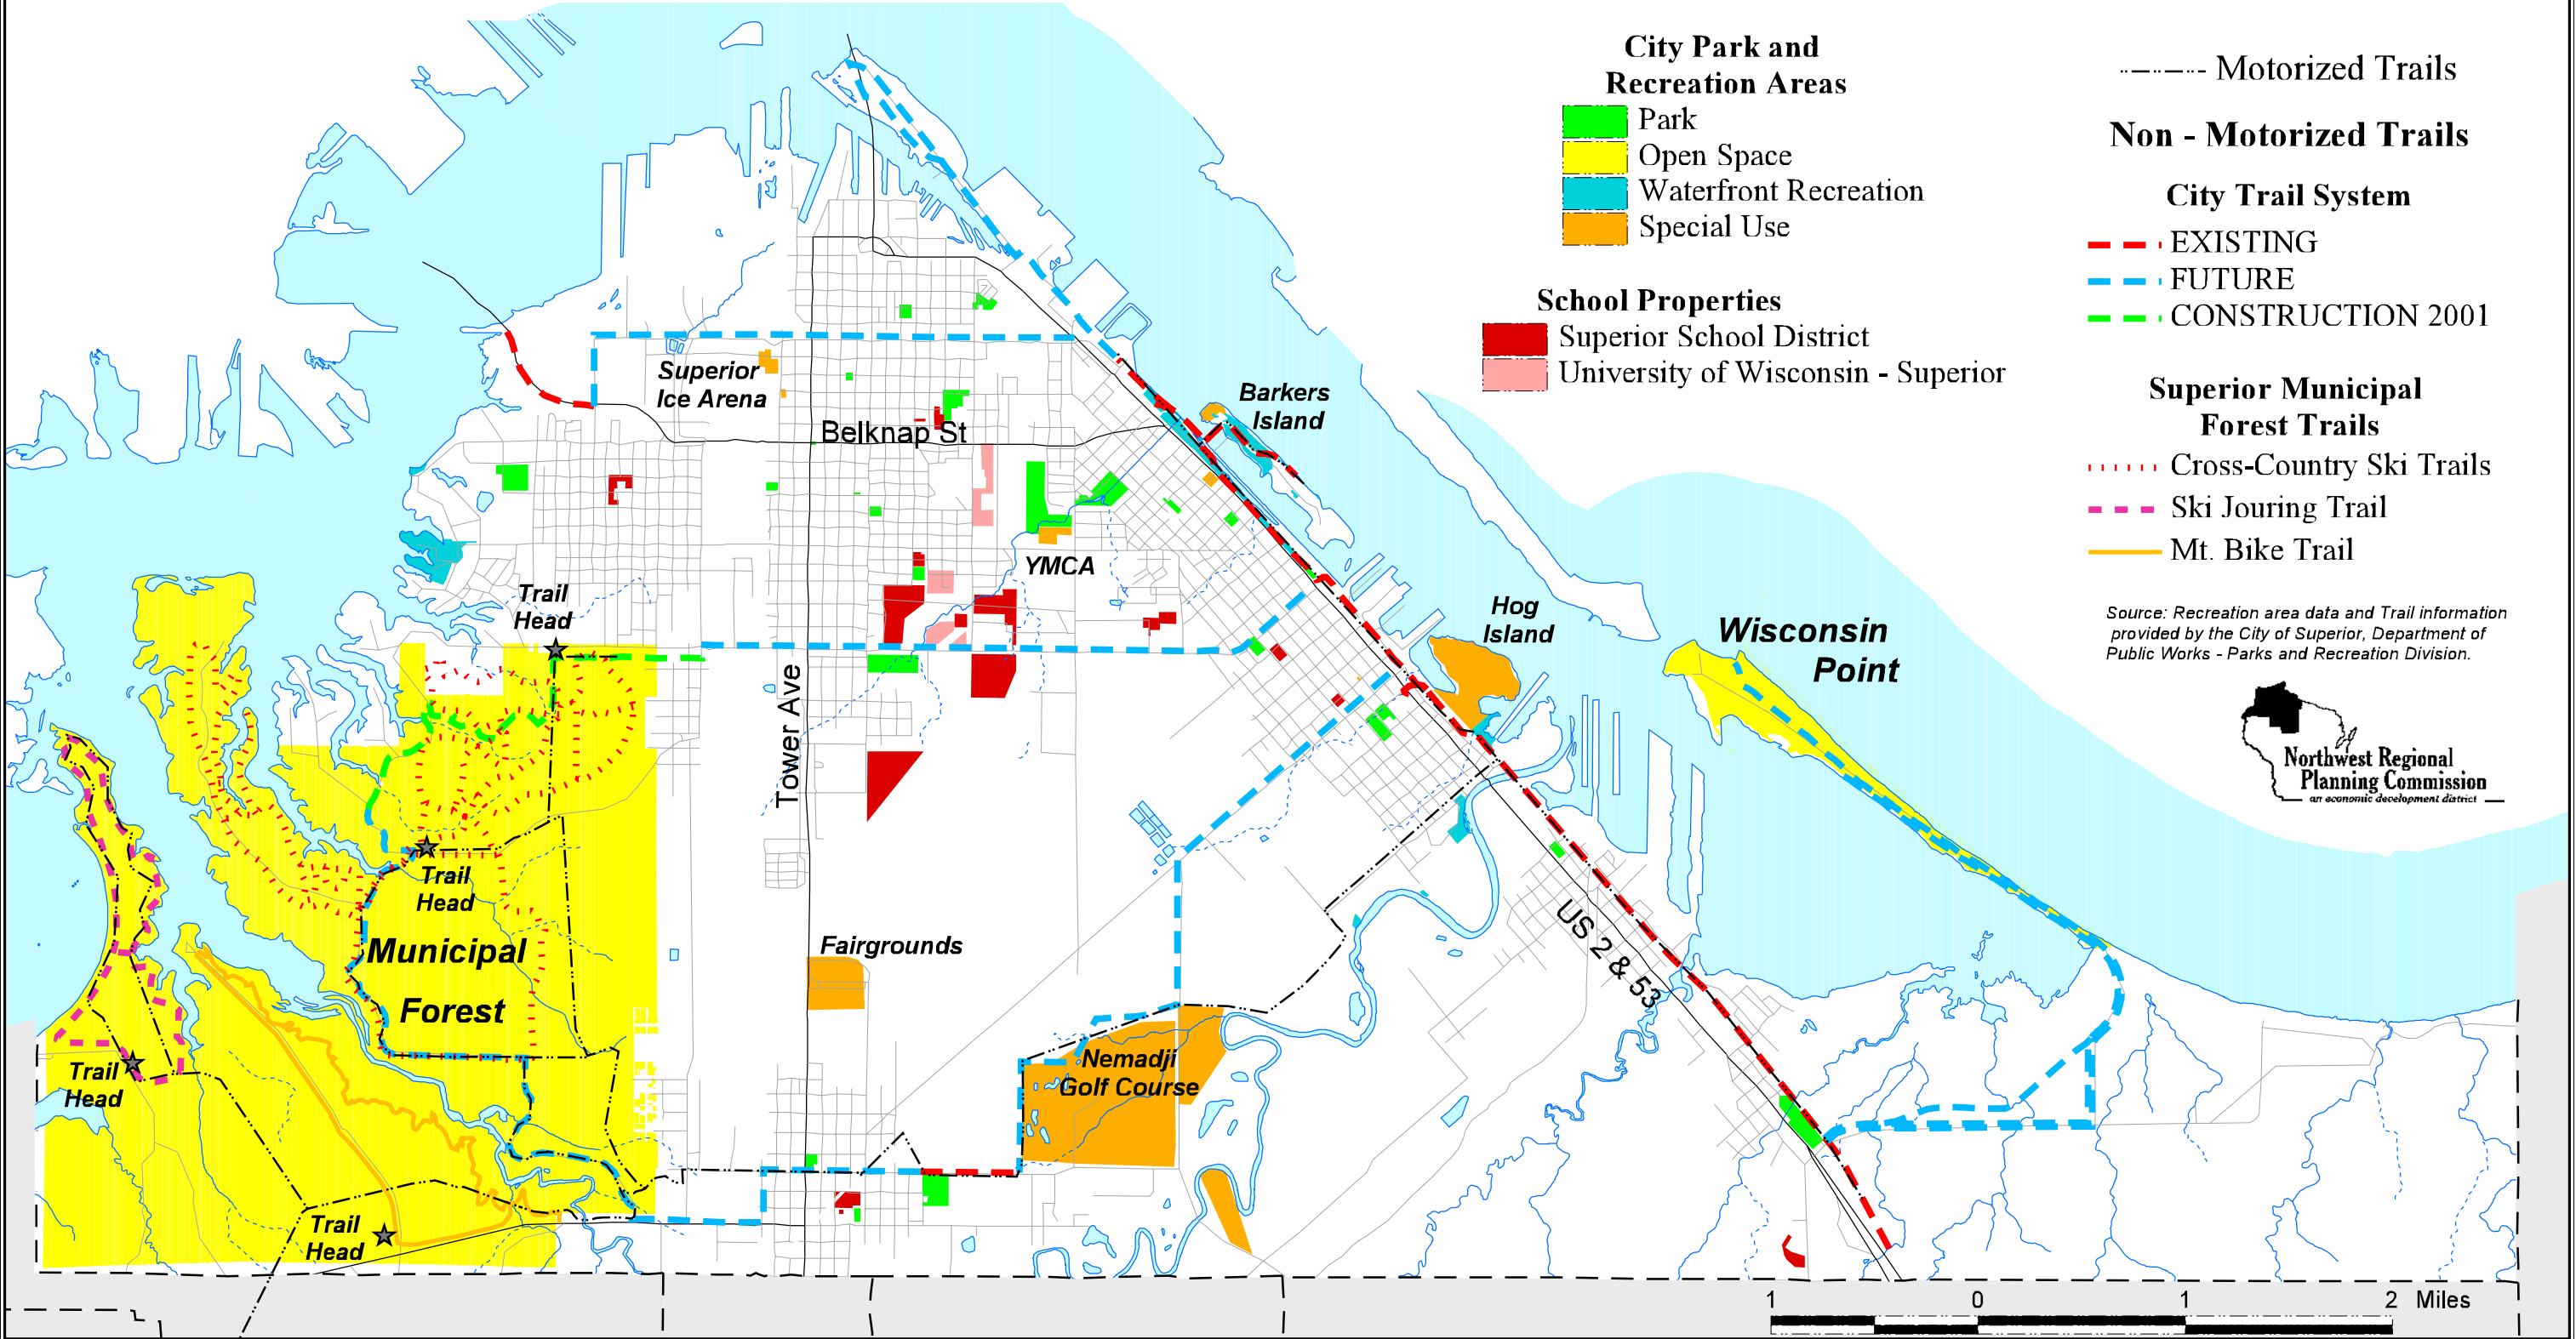

City of Superior

Parks and Recreation System Composite Map

Source: Recreation area data and Trail information provided by the City of Superior, Department of Public Works - Parks and Recreation Division.

Figure 5