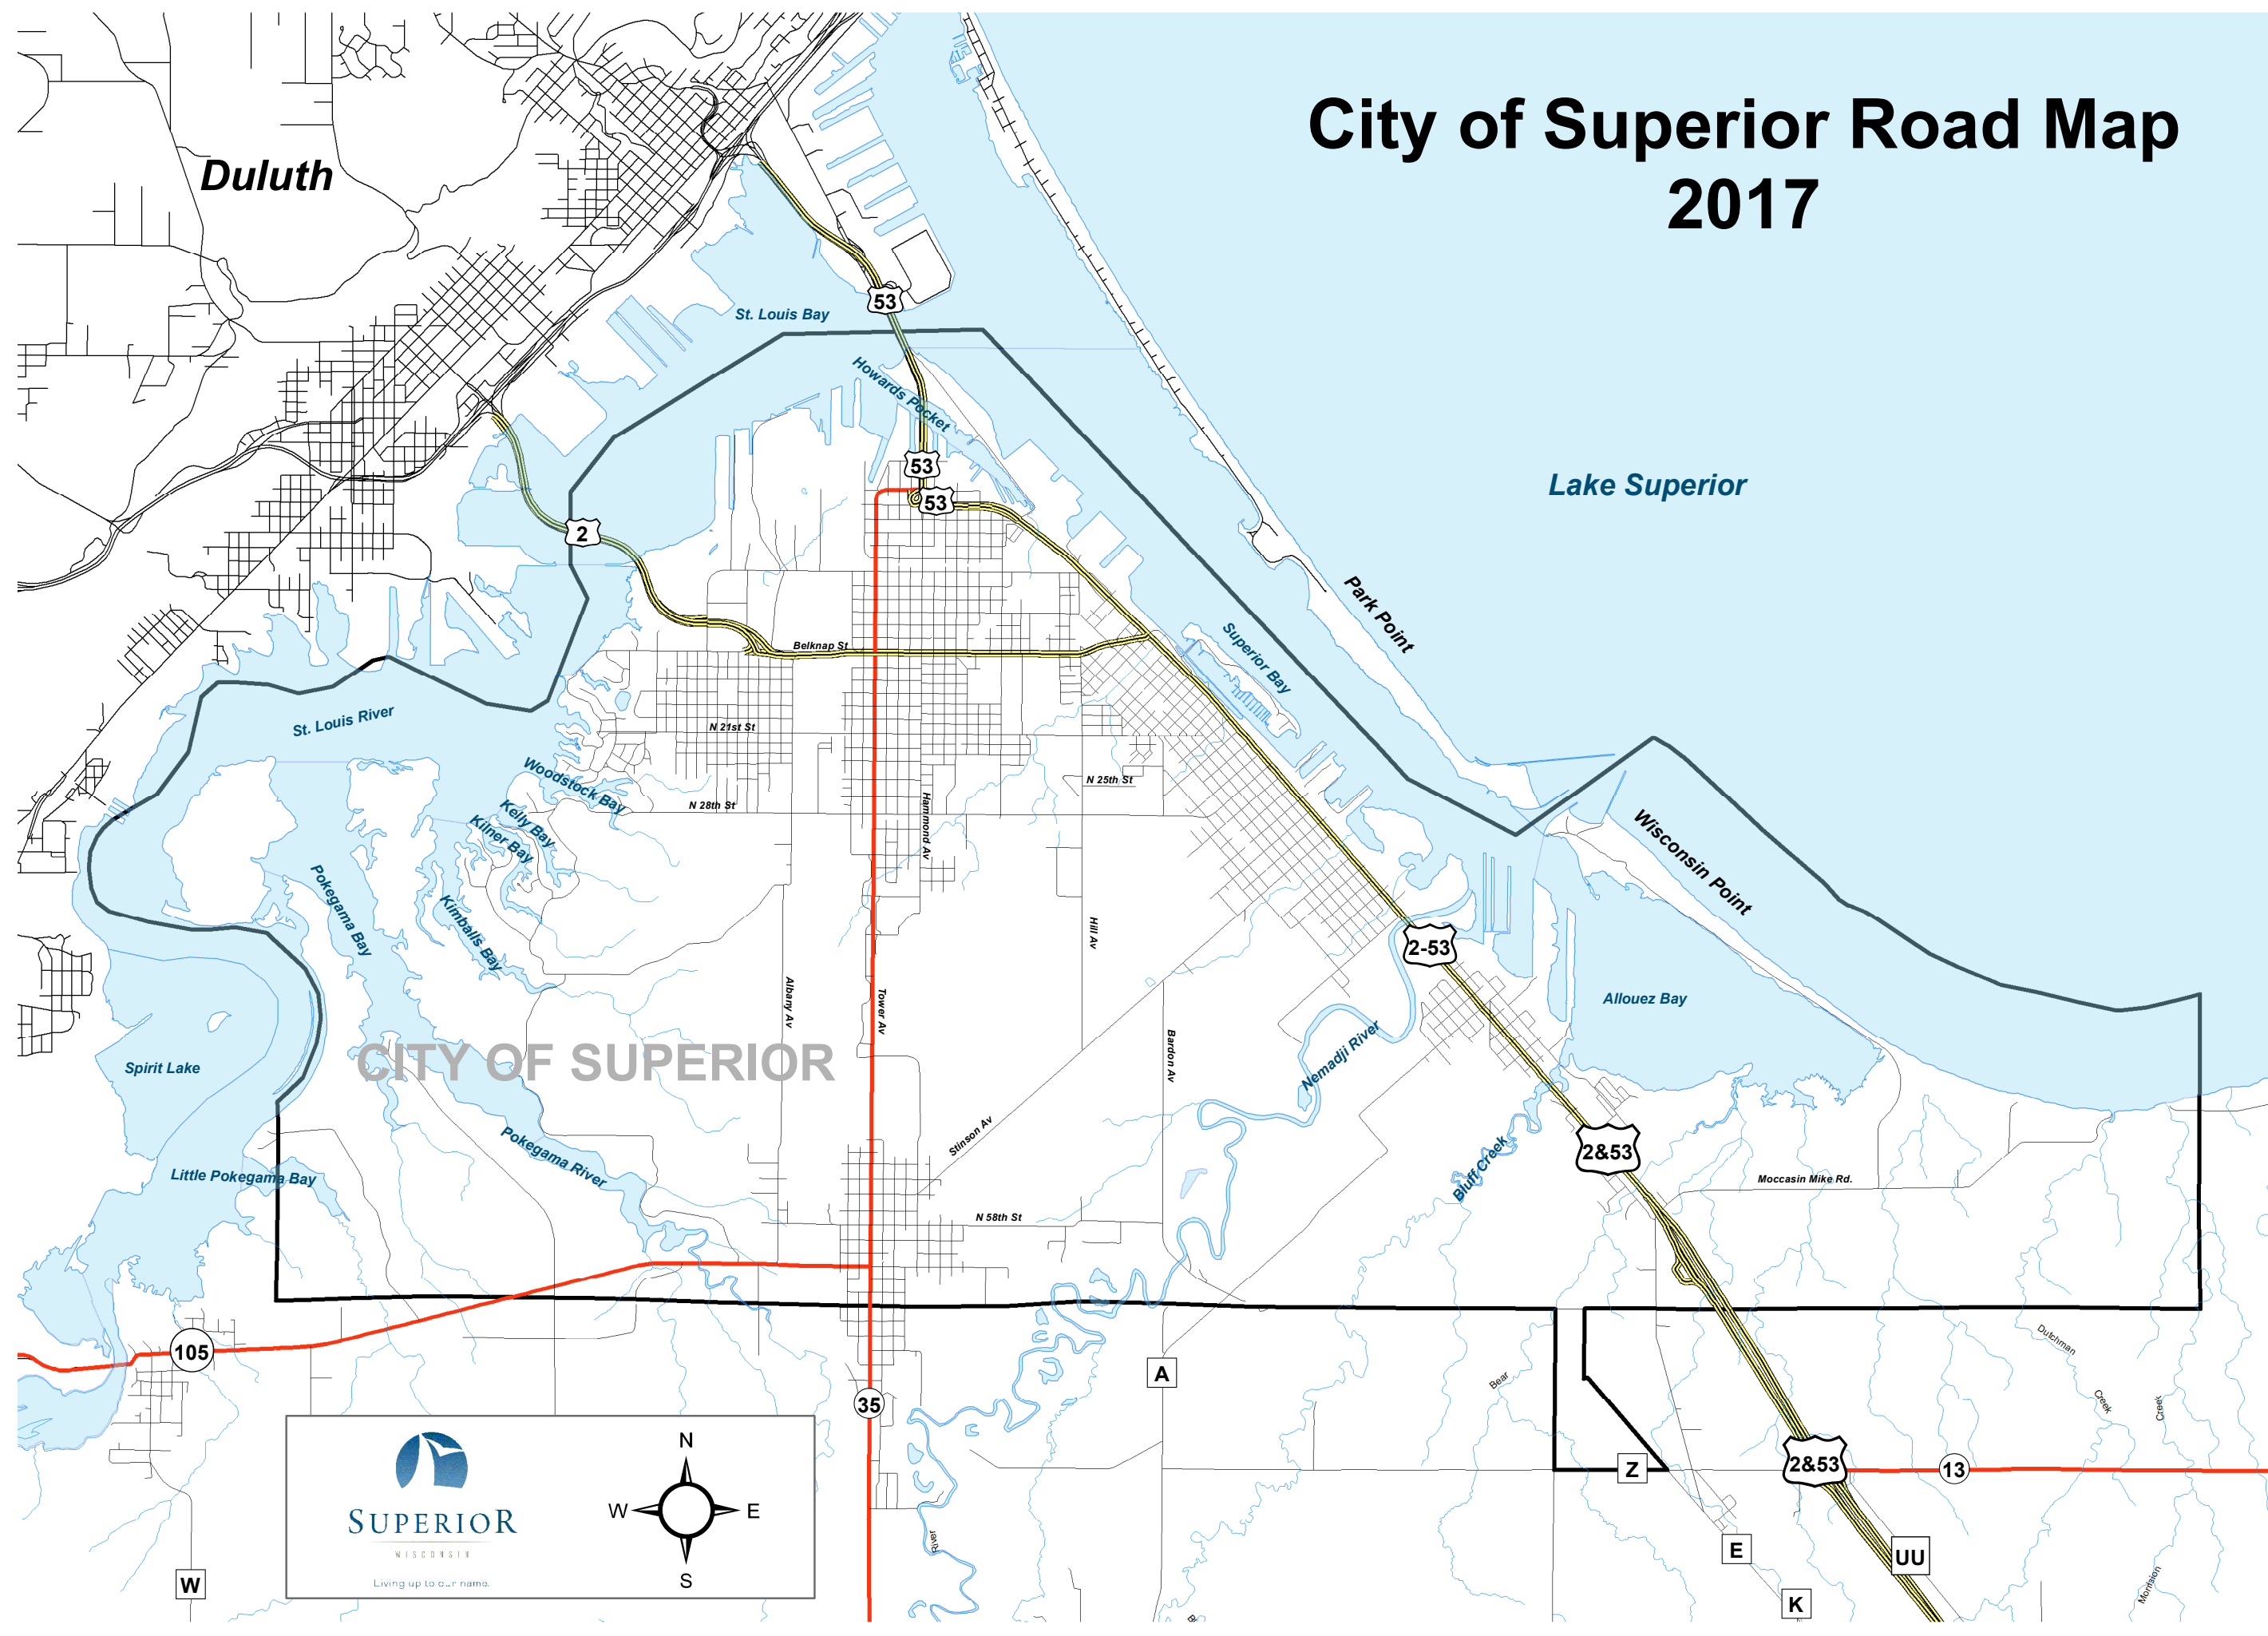

City of Superior Road Map 2017

Duluth

St. Louis Bay

Lake Superior

Park Point

St. Louis River

Woodstock Bay

Wisconsin Point

CITY OF SUPERIOR

2-53

2&53

2&53

13

SUPERIOR
WISCONSIN
Living up to our name.

Compass rose showing North (N), South (S), East (E), and West (W).

W