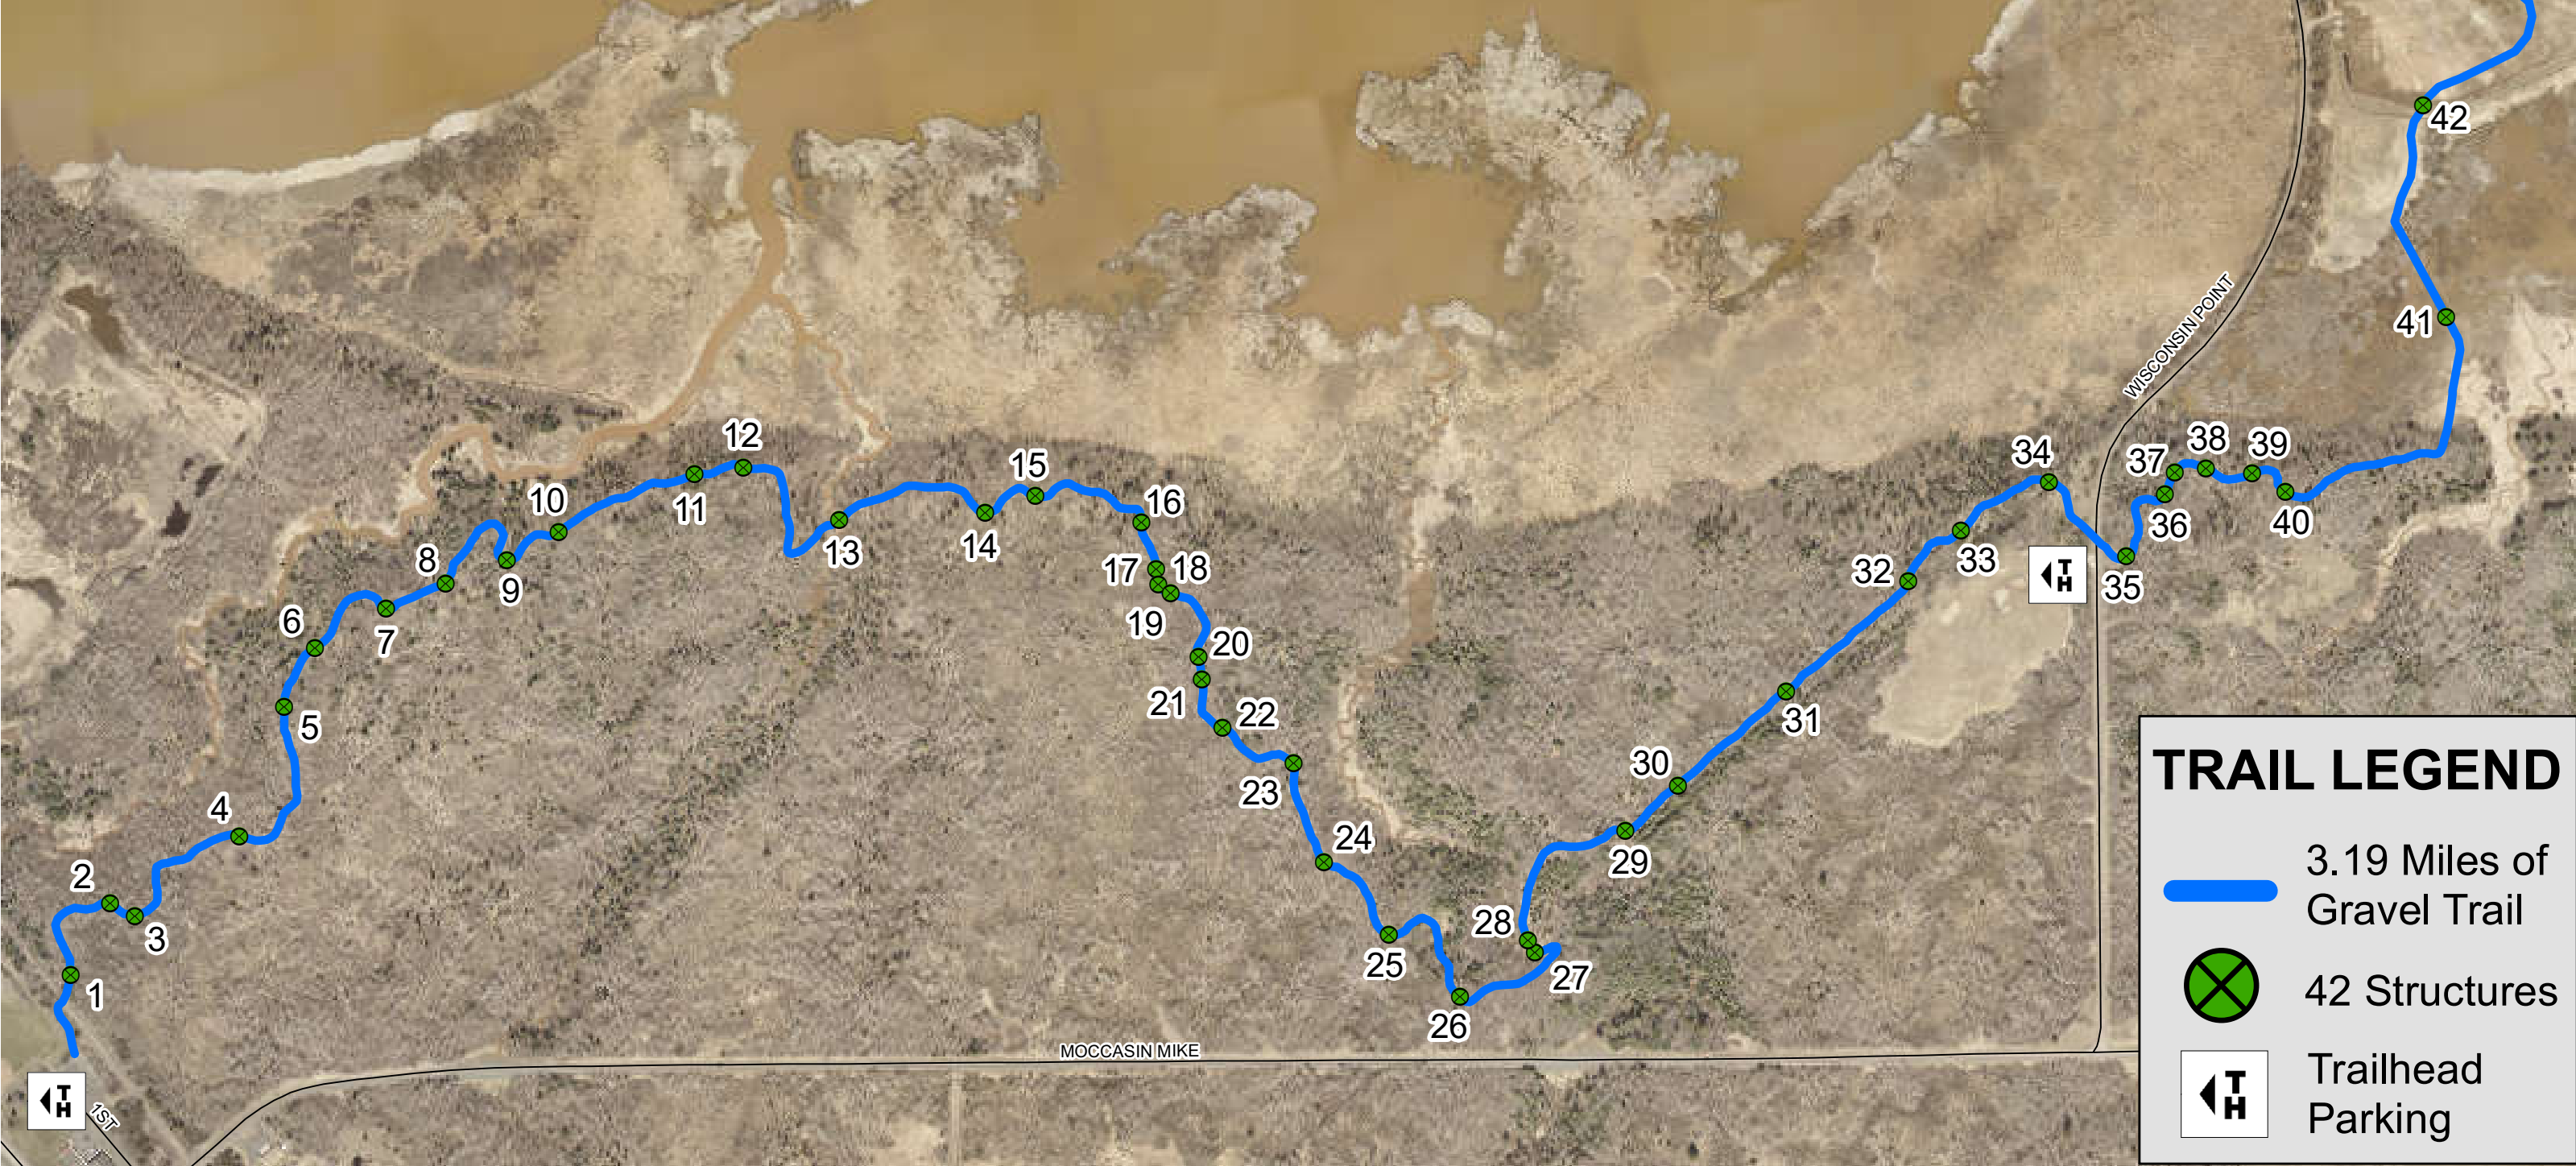

Makwa Ziibiins Miikana Bear Creek Trail

TRAIL LEGEND

-  3.19 Miles of Gravel Trail
-  42 Structures
-  Trailhead Parking